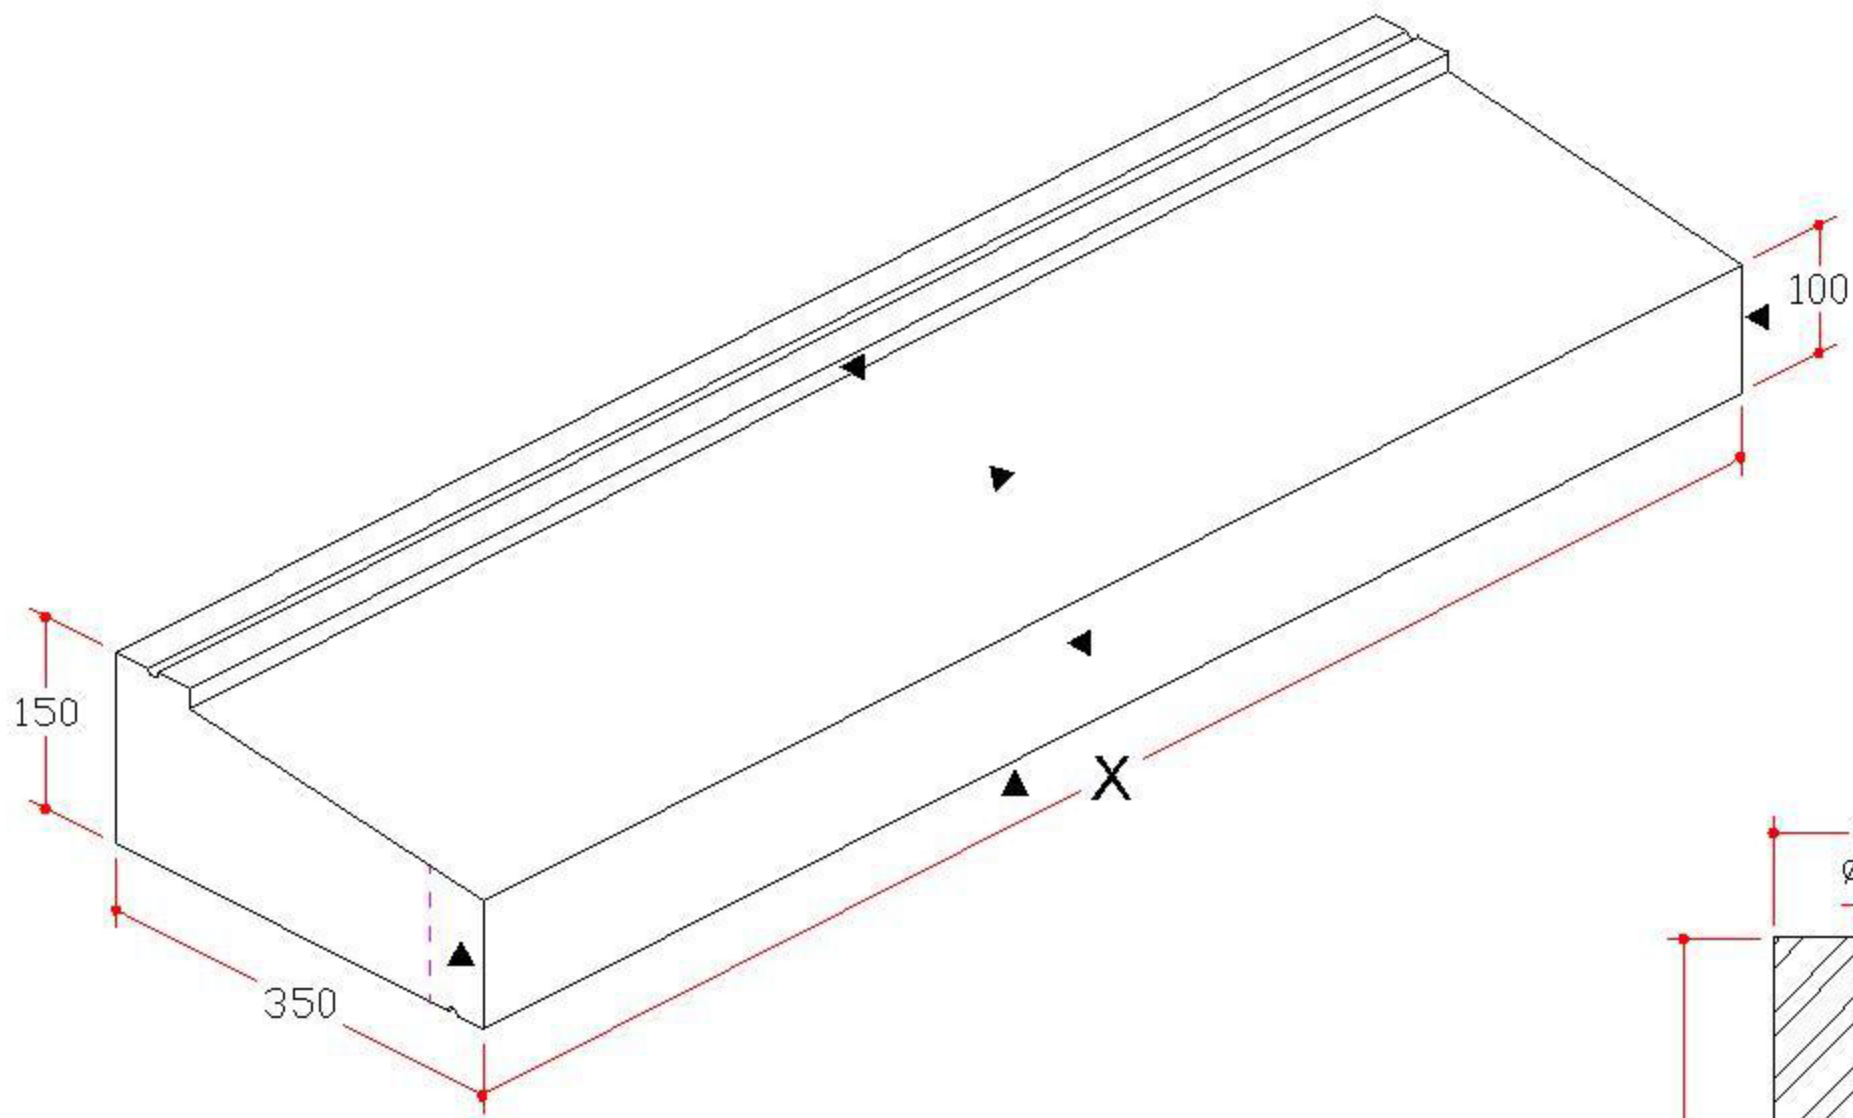

"▲": Bush Hammered

A:	X=1200x350x150	10pc
B:	X=1500x350x150	10pc
C:	X=3000x350x150	10pc

MOURNE GRANITE

Mourne Granite Ltd
 8 Mill Road
 Kiskadee
 Co Down
 Northern Ireland
 BT34 4AN

Tel. 00 44(0)28 4178 2243
 Fax. 00 44(0)28 4176 2986
 Email. info@mourne-granite.co.uk
 Web. www.mourne-granite.co.uk