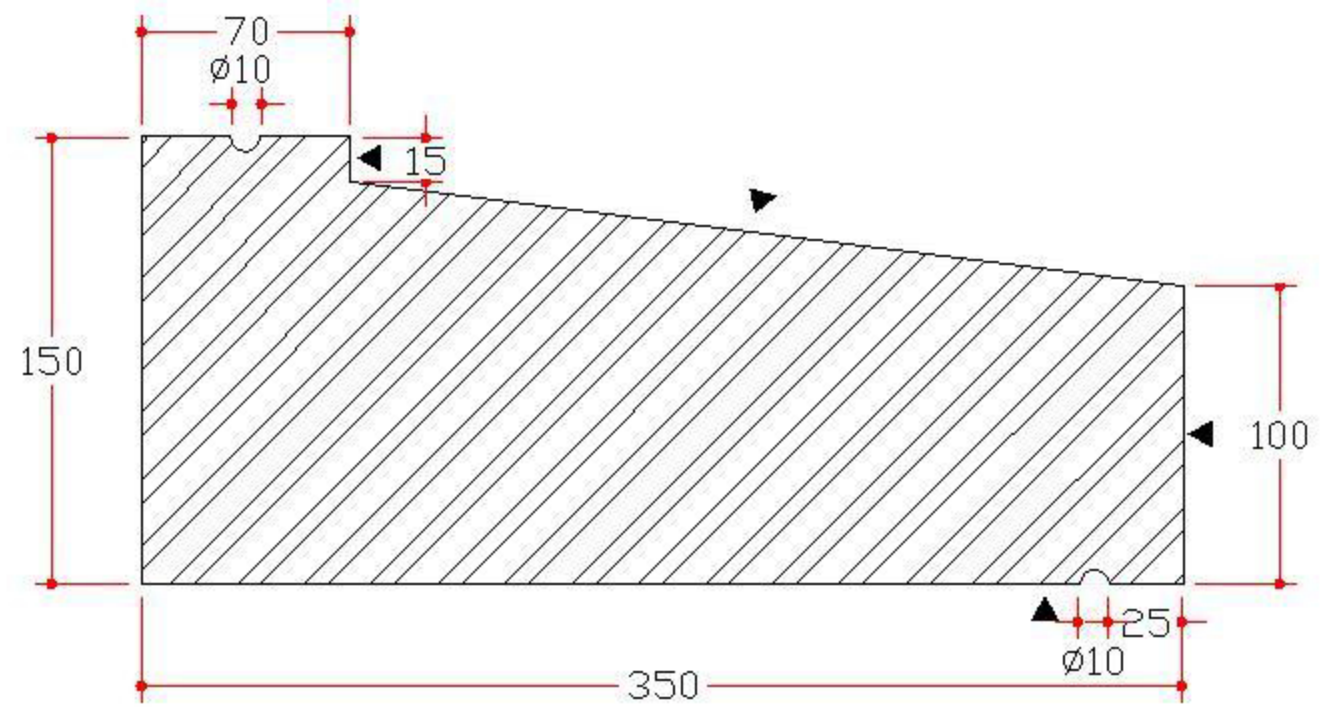

"▲": Bush Hammered

A:	X=1200x350x150	10pc
B:	X=1500x350x150	10pc
C:	X=3000x350x150	10pc

MOURNE GRANITE

Mourne Granite Ltd
 8 Mill Road
 Kiskadee
 Co Down
 Northern Ireland
 BT34 4AN

Tel. 00 44(0)28 4178 2243
 Fax. 00 44(0)28 4176 2986
 Email. info@mourne-granite.co.uk
 Web. www.mourne-granite.co.uk