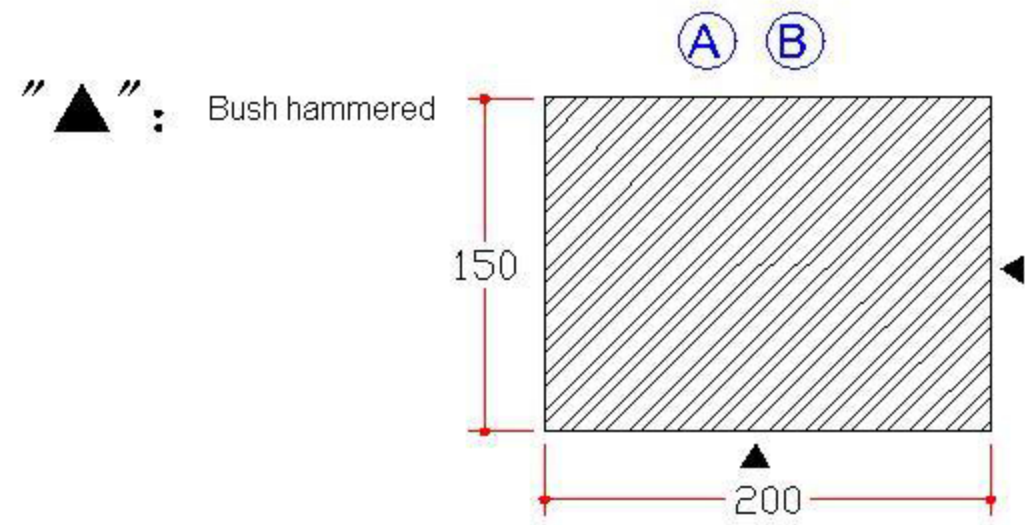

A:	1320x150x200	1pc
B:	2250x150x200	2pc