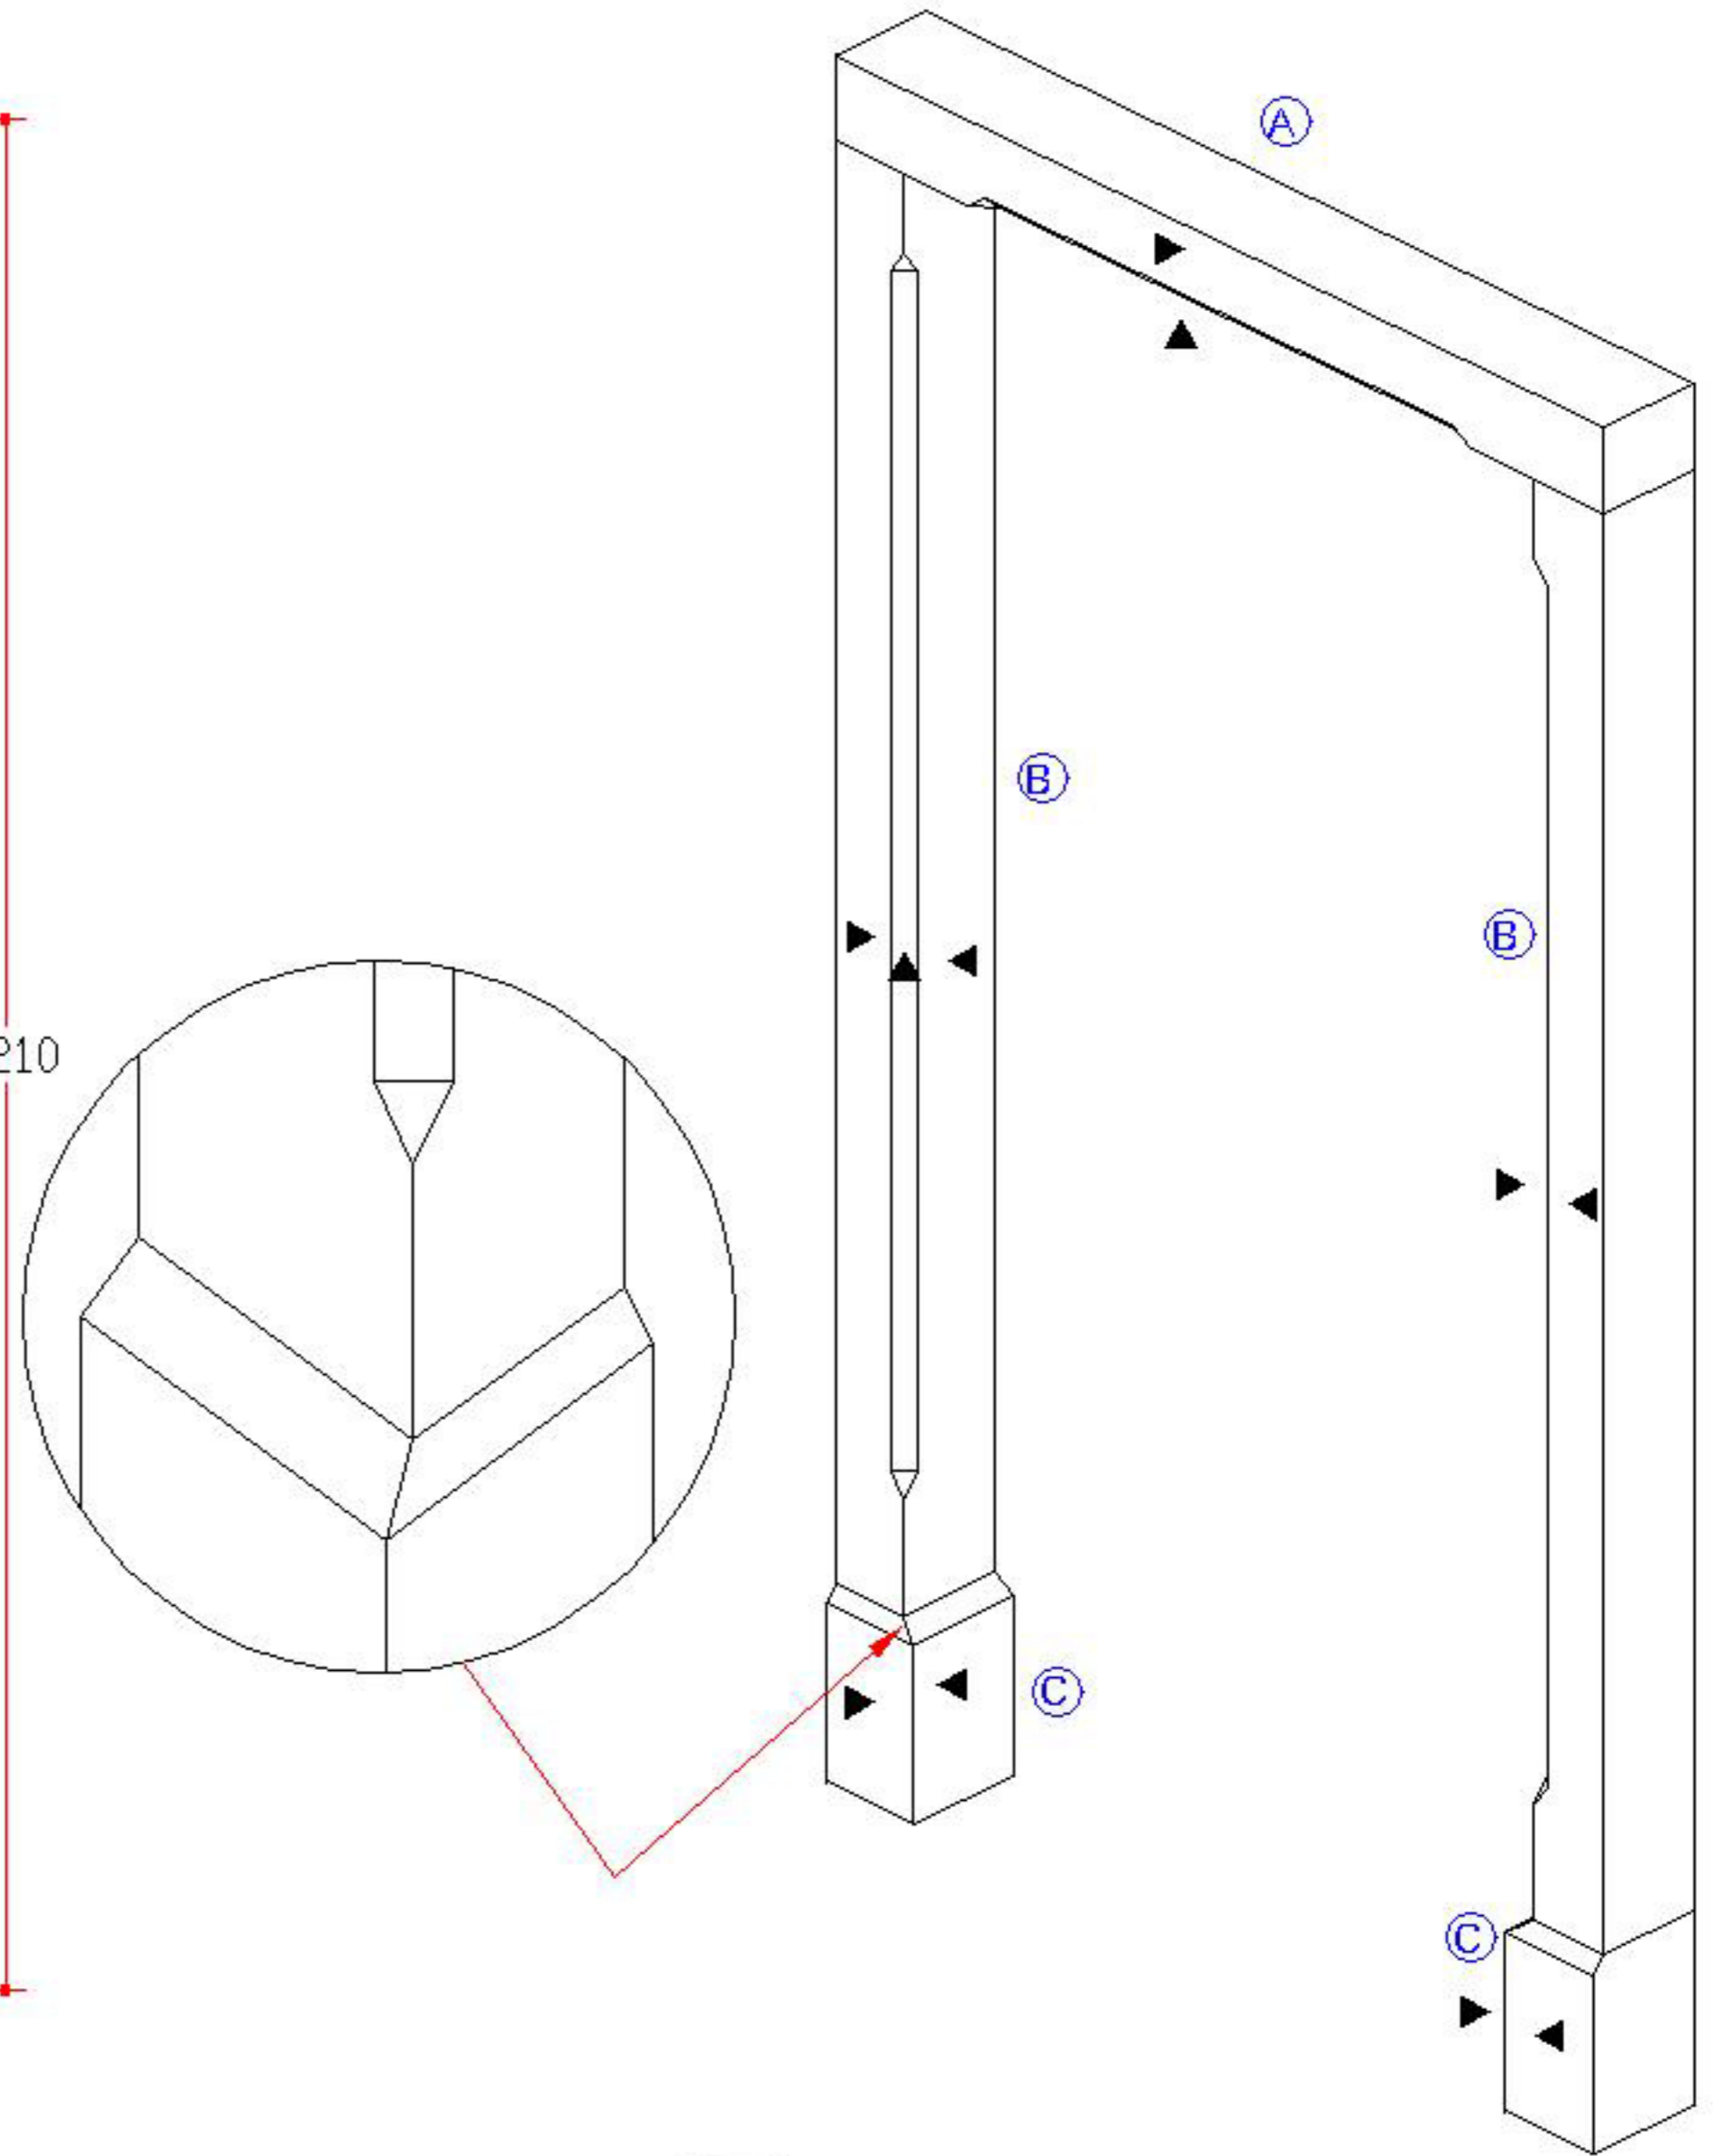

- A: 1220x145x110 1pc
- B: 1850x145x110 2pc
- C: 140x160x250 2pc

MOURNE GRANITE

Mourne Granite Ltd
 6 Mill Road
 Killybeg
 Co Down
 Northern Ireland
 BT34 4SH

Tel. 00 44 (0)28 4170 2243
 Fax. 00 44 (0)28 4178 2948
 E-mail. info@mourne-granite.co.uk
 Web. www.mourne-granite.co.uk